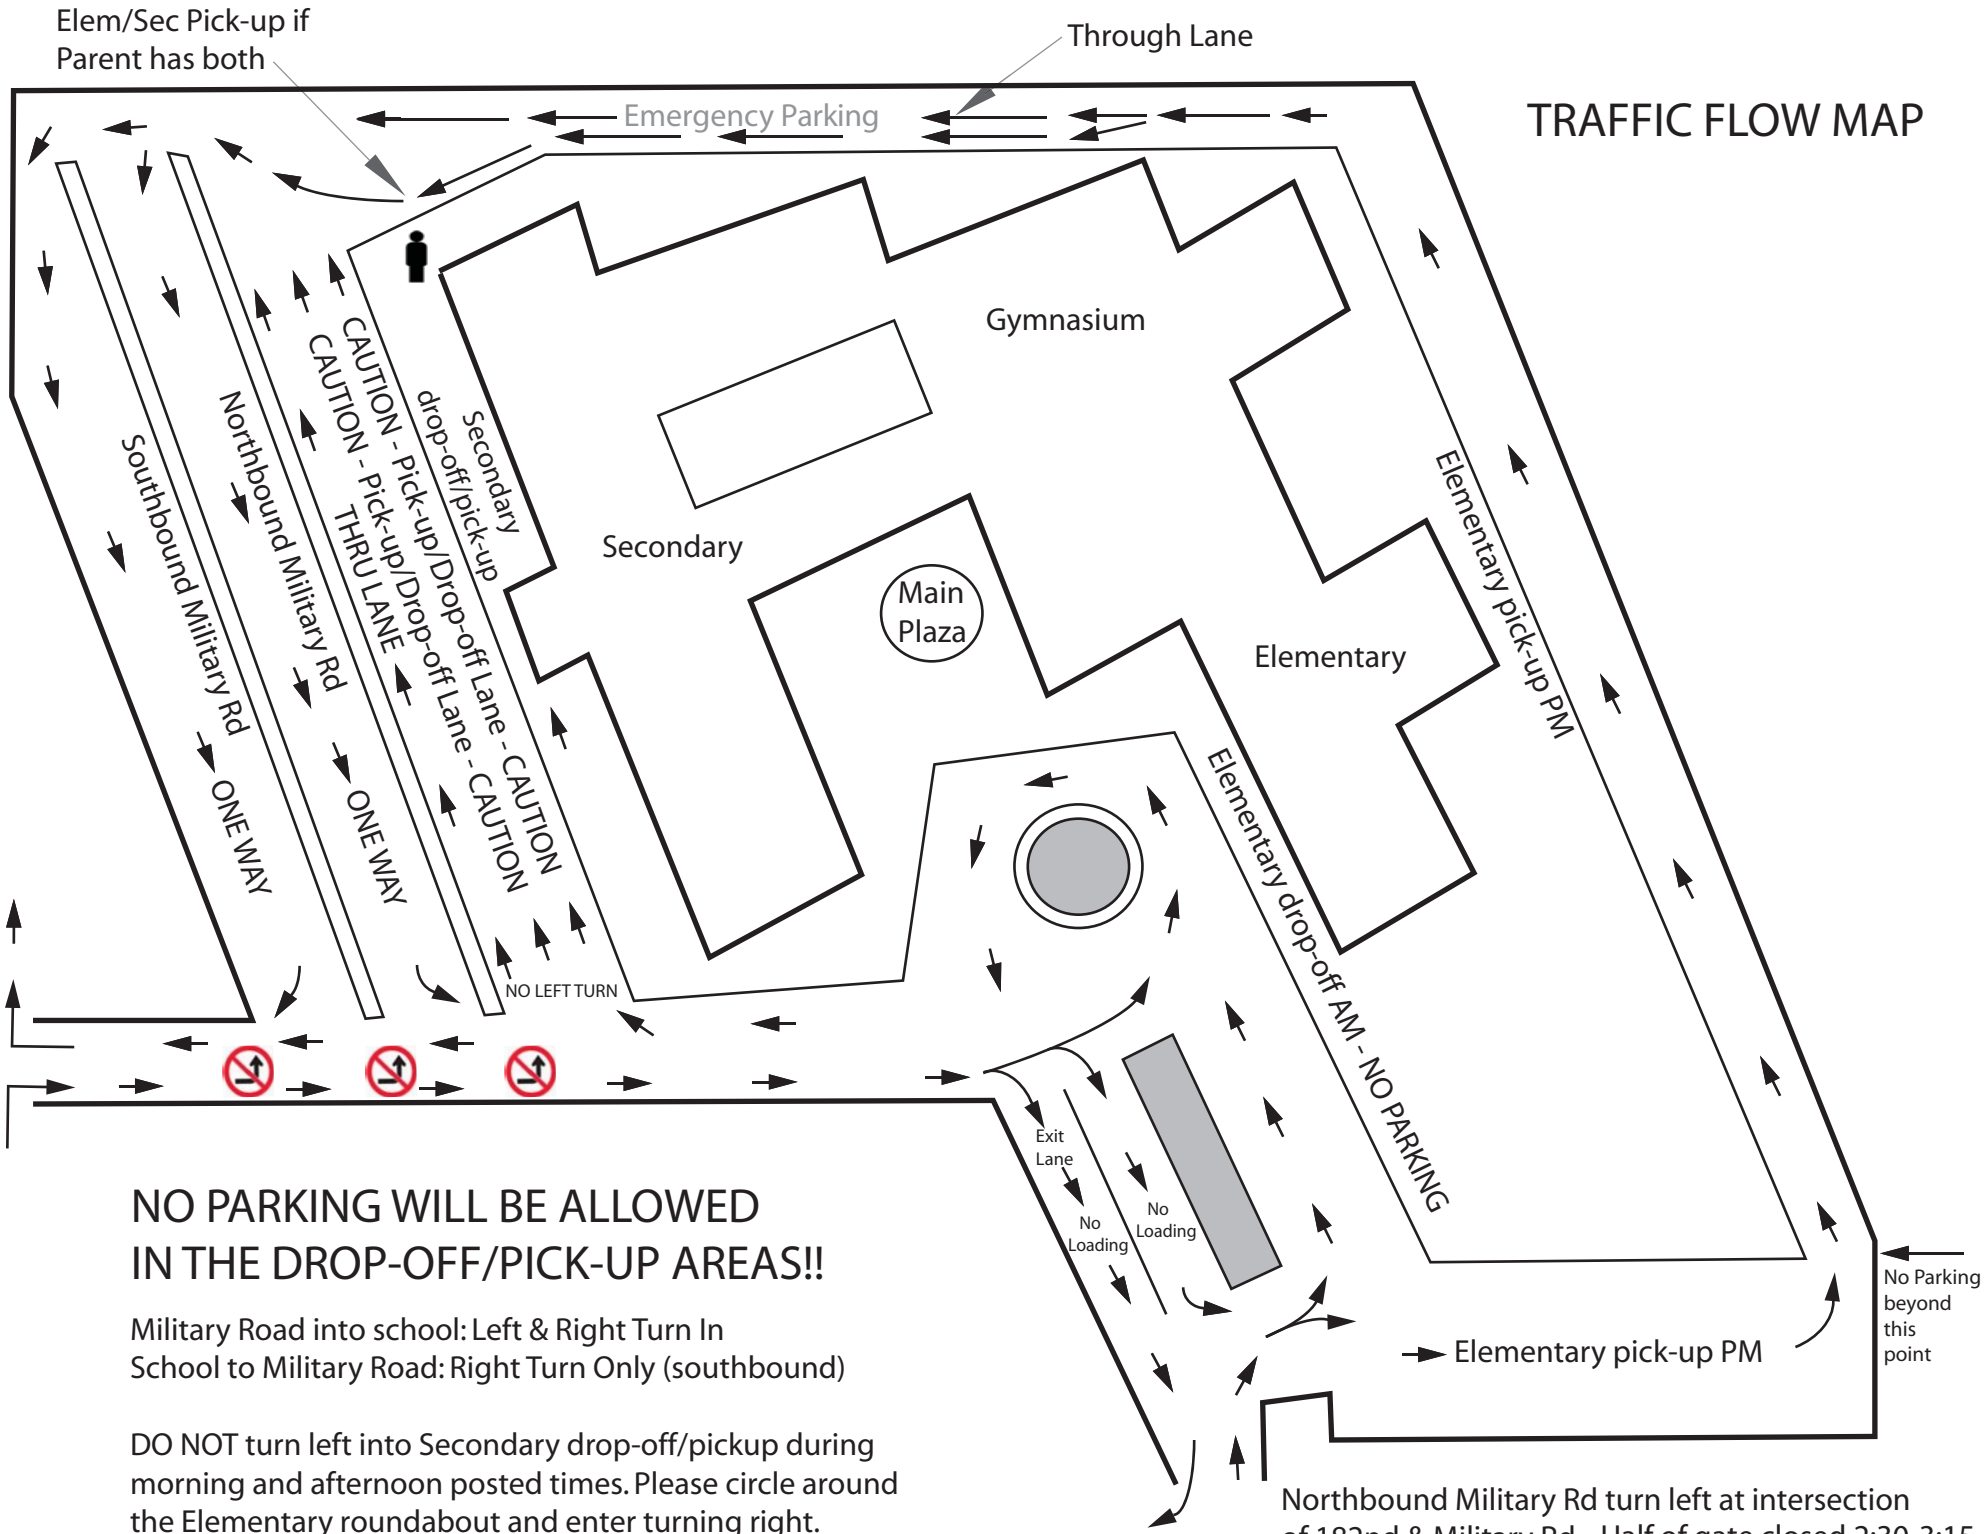

TRAFFIC FLOW MAP

**NO PARKING WILL BE ALLOWED
IN THE DROP-OFF/PICK-UP AREAS!!**

Military Road into school: Left & Right Turn In
School to Military Road: Right Turn Only (southbound)

DO NOT turn left into Secondary drop-off/pickup during morning and afternoon posted times. Please circle around the Elementary roundabout and enter turning right.

Northbound Military Rd turn left at intersection of 182nd & Military Rd. Half of gate closed 2:30-3:15 to allow exit only. rev.2017-18.1

182nd Street