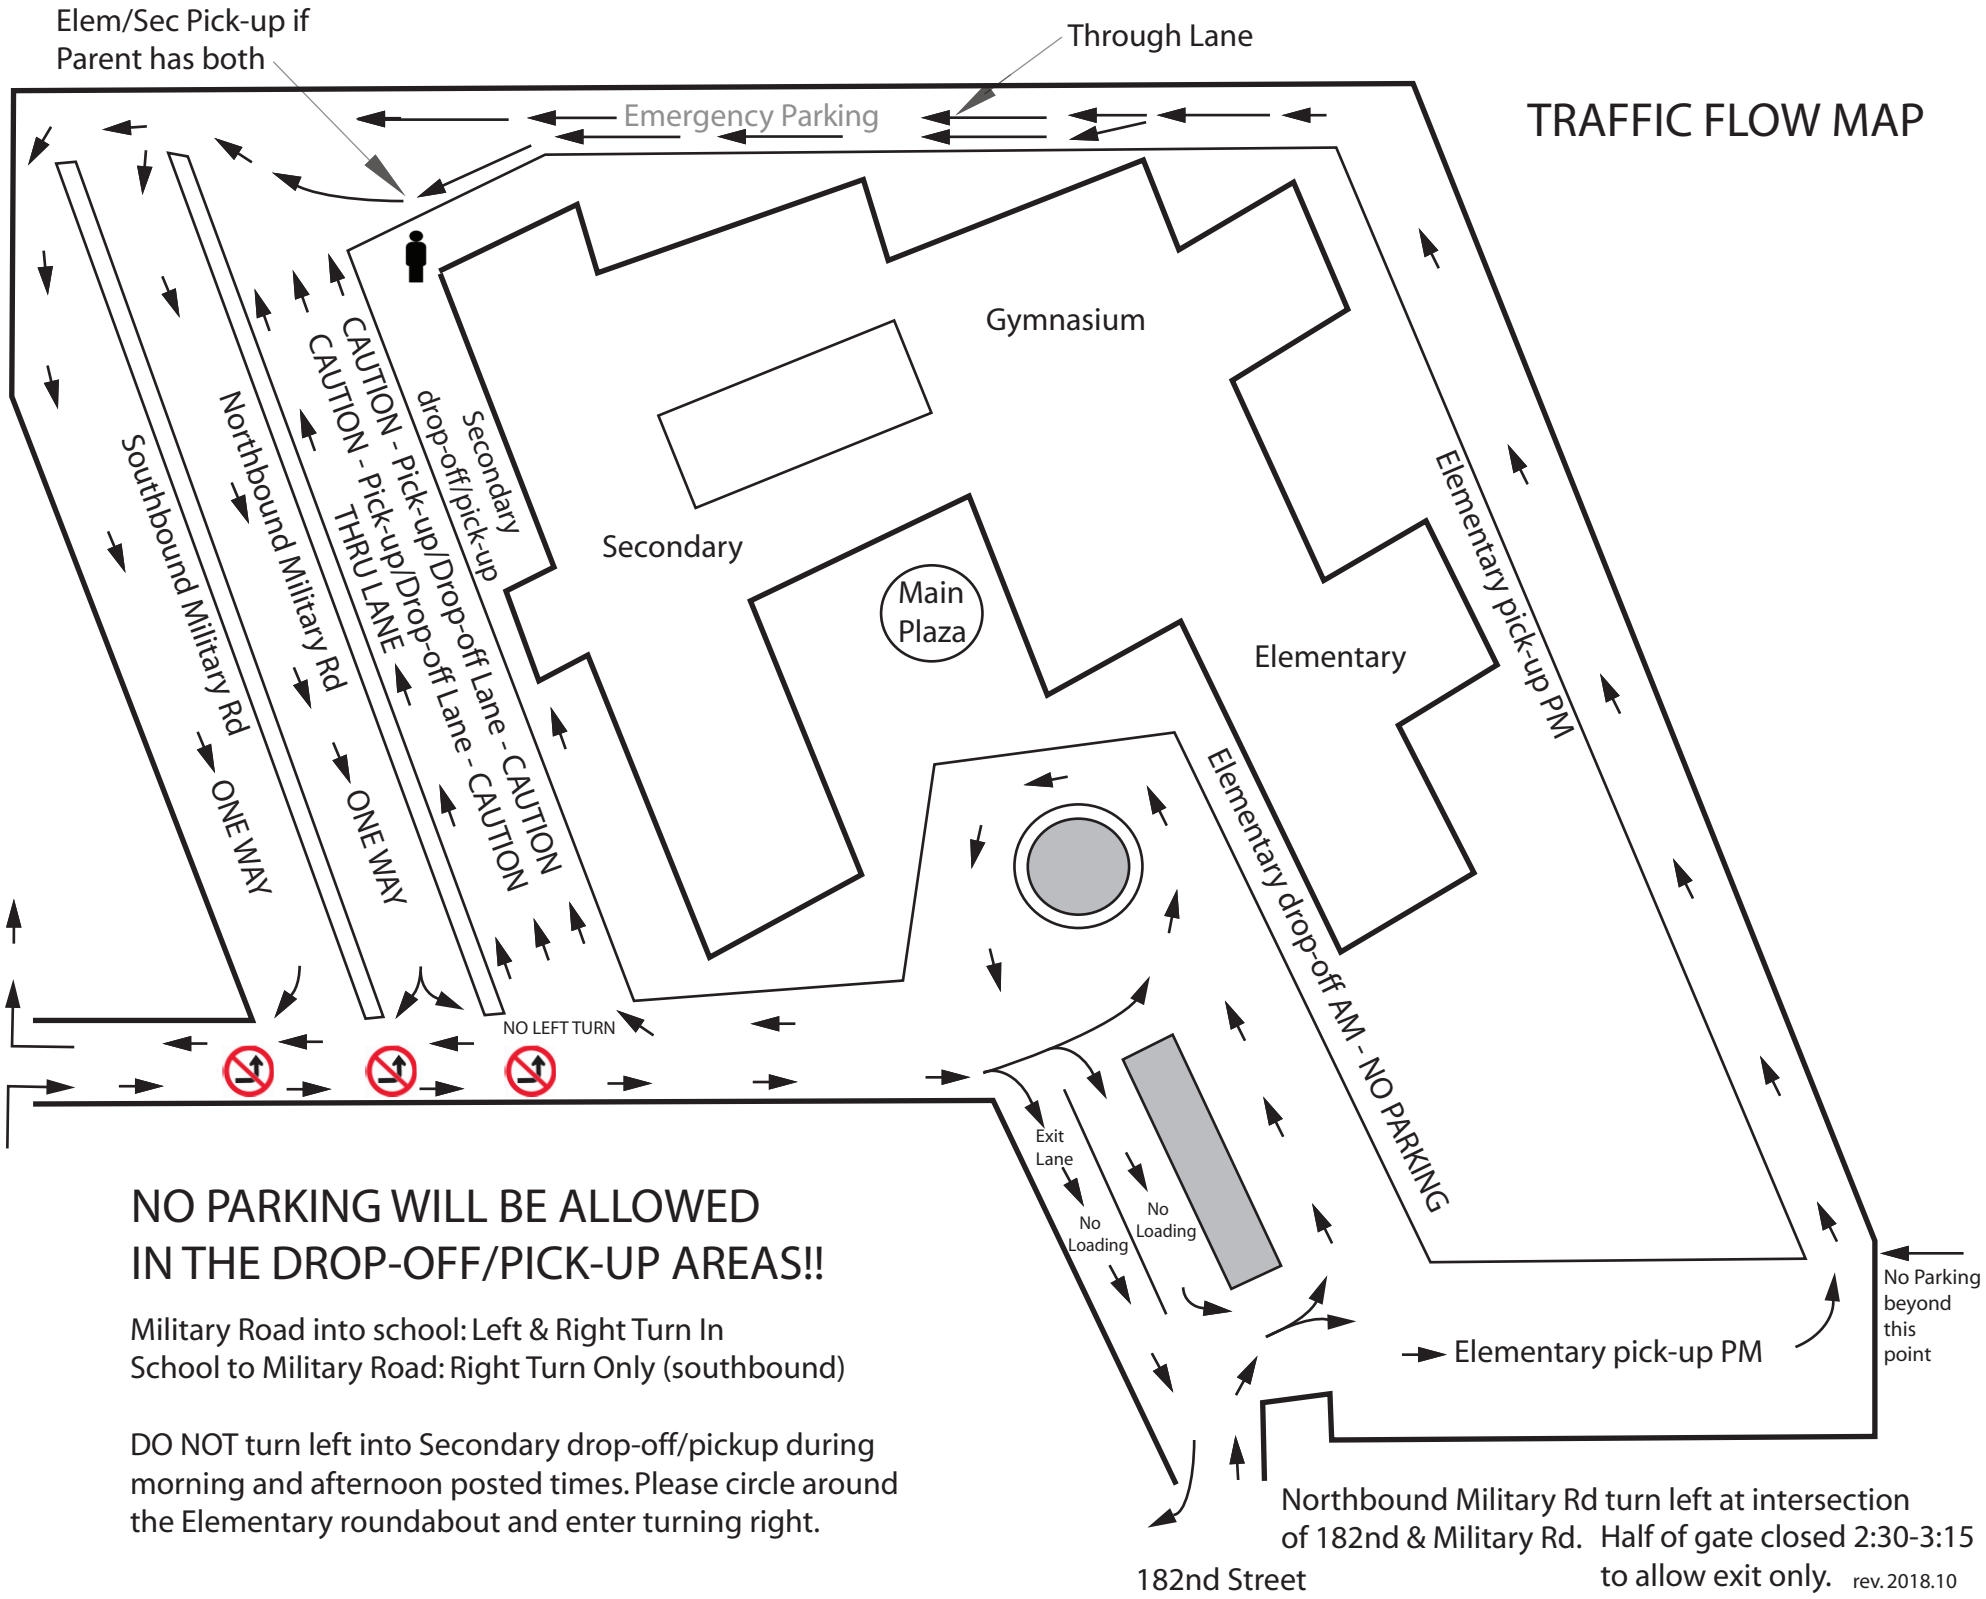

TRAFFIC FLOW MAP

**NO PARKING WILL BE ALLOWED
IN THE DROP-OFF/PICK-UP AREAS!!**

Military Road into school: Left & Right Turn In
School to Military Road: Right Turn Only (southbound)

DO NOT turn left into Secondary drop-off/pickup during morning and afternoon posted times. Please circle around the Elementary roundabout and enter turning right.

182nd Street
Northbound Military Rd turn left at intersection of 182nd & Military Rd. Half of gate closed 2:30-3:15 to allow exit only. rev.2018.10